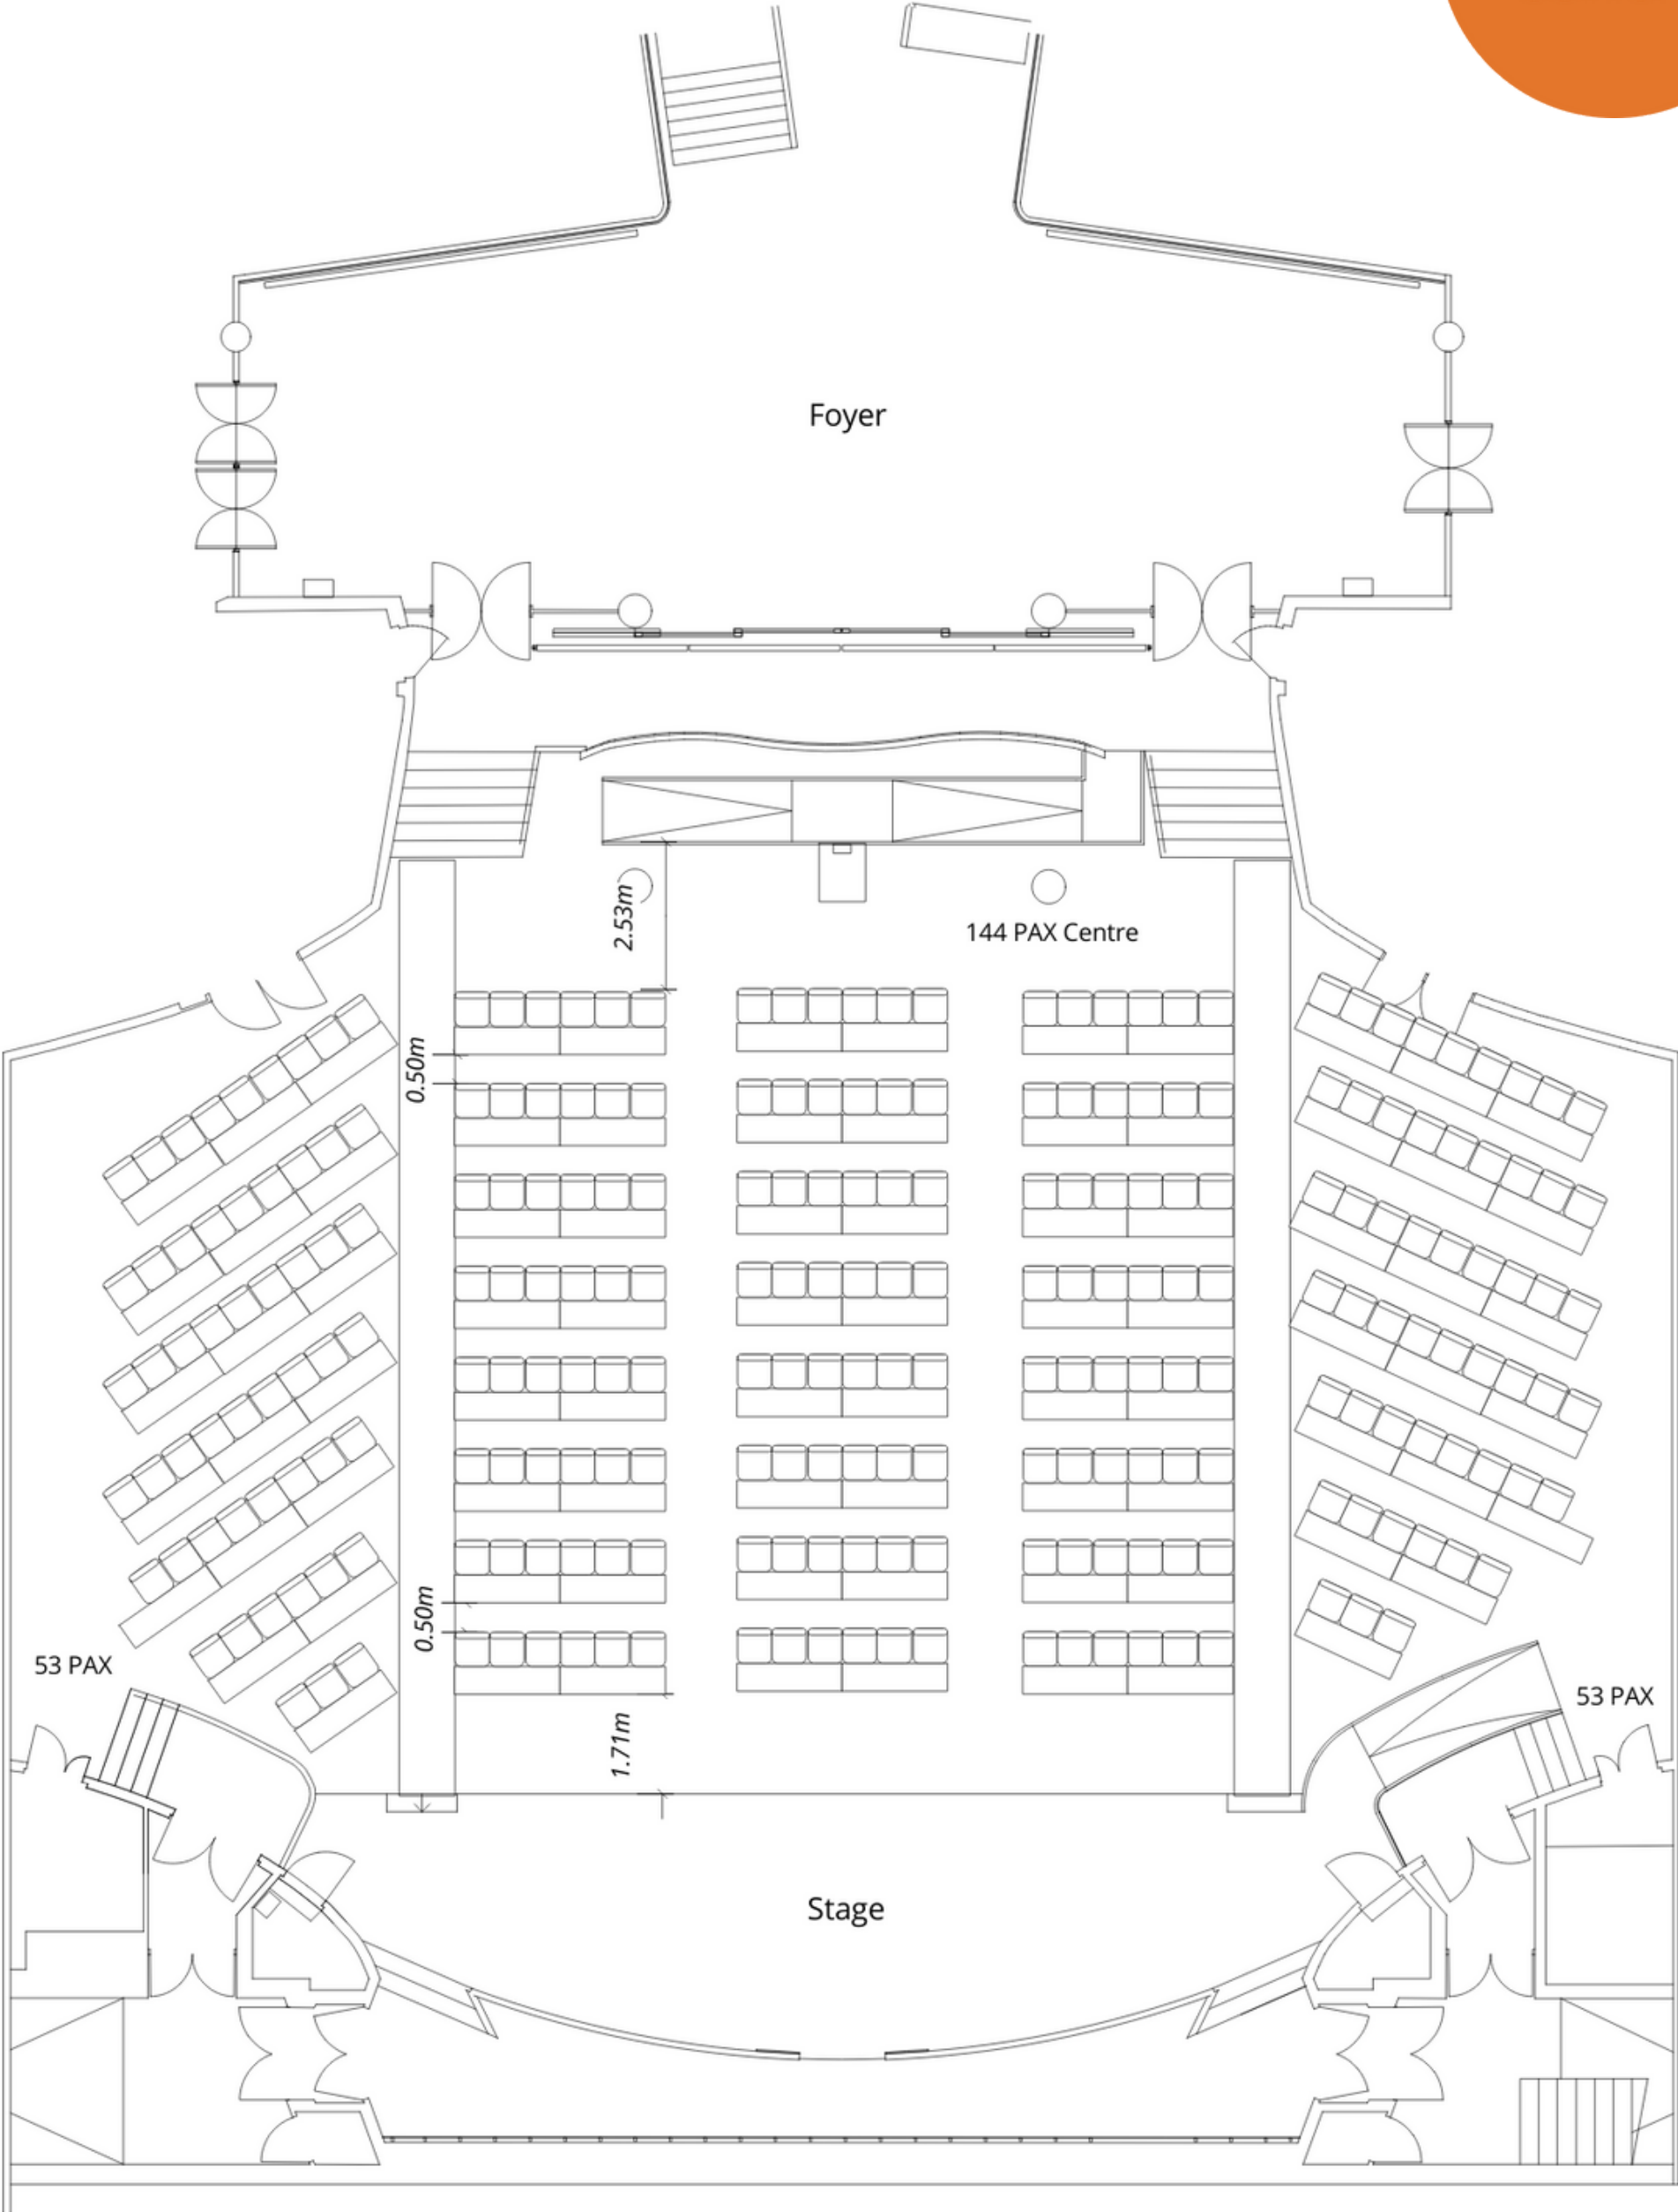

Congress Hall
Theatre Style
500 pax

Congress Hall

Cabaret

256 pax

32 tables 8 pax per table

congress
centre

0m 3m 5m 10m

Congress Hall
Classroom
250 pax

Congress Hall

Reception

850 pax

Congress Hall

Banquet

320 pax

32 tables of 10

congress
centre