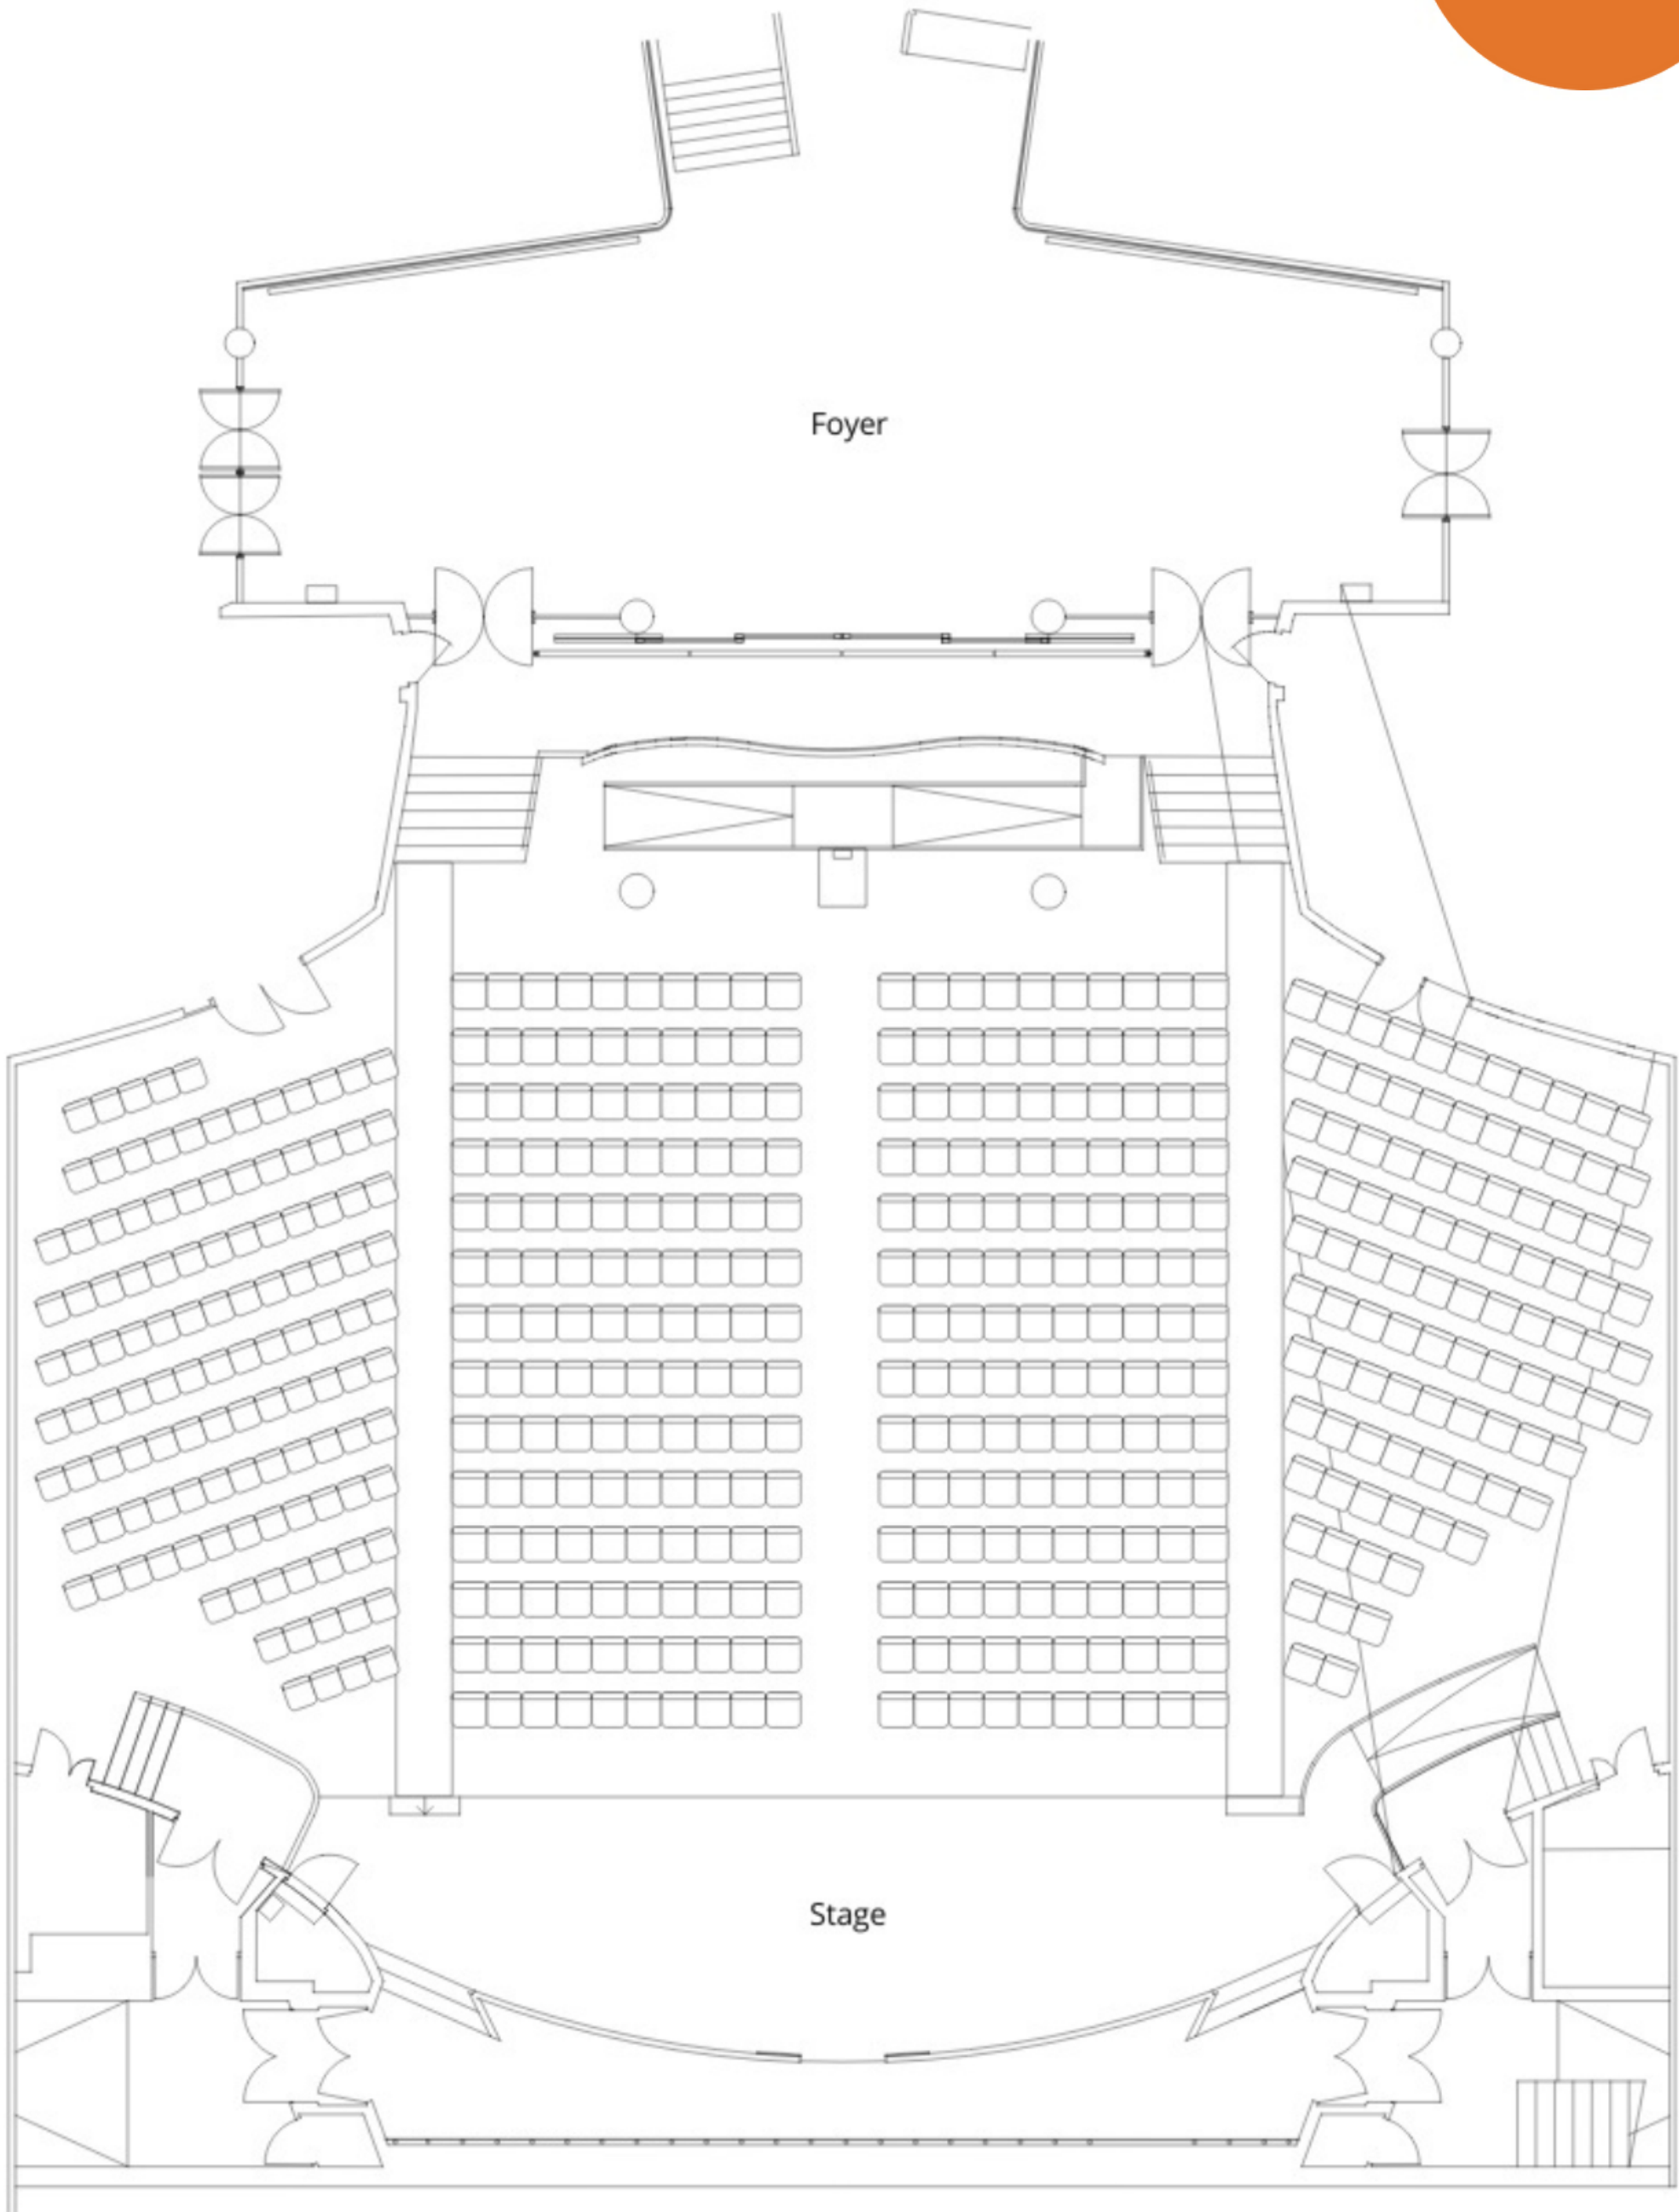

Congress Hall
Theatre Style
500 pax

Congress Hall

Cabaret

256 pax

32 tables 8 pax per table

congress
centre

0m 3m 5m 10m

Congress Hall
Classroom
250 pax

Congress Hall

Reception

850 pax

Congress Hall

Banquet

320 pax

32 tables of 10

congress
centre